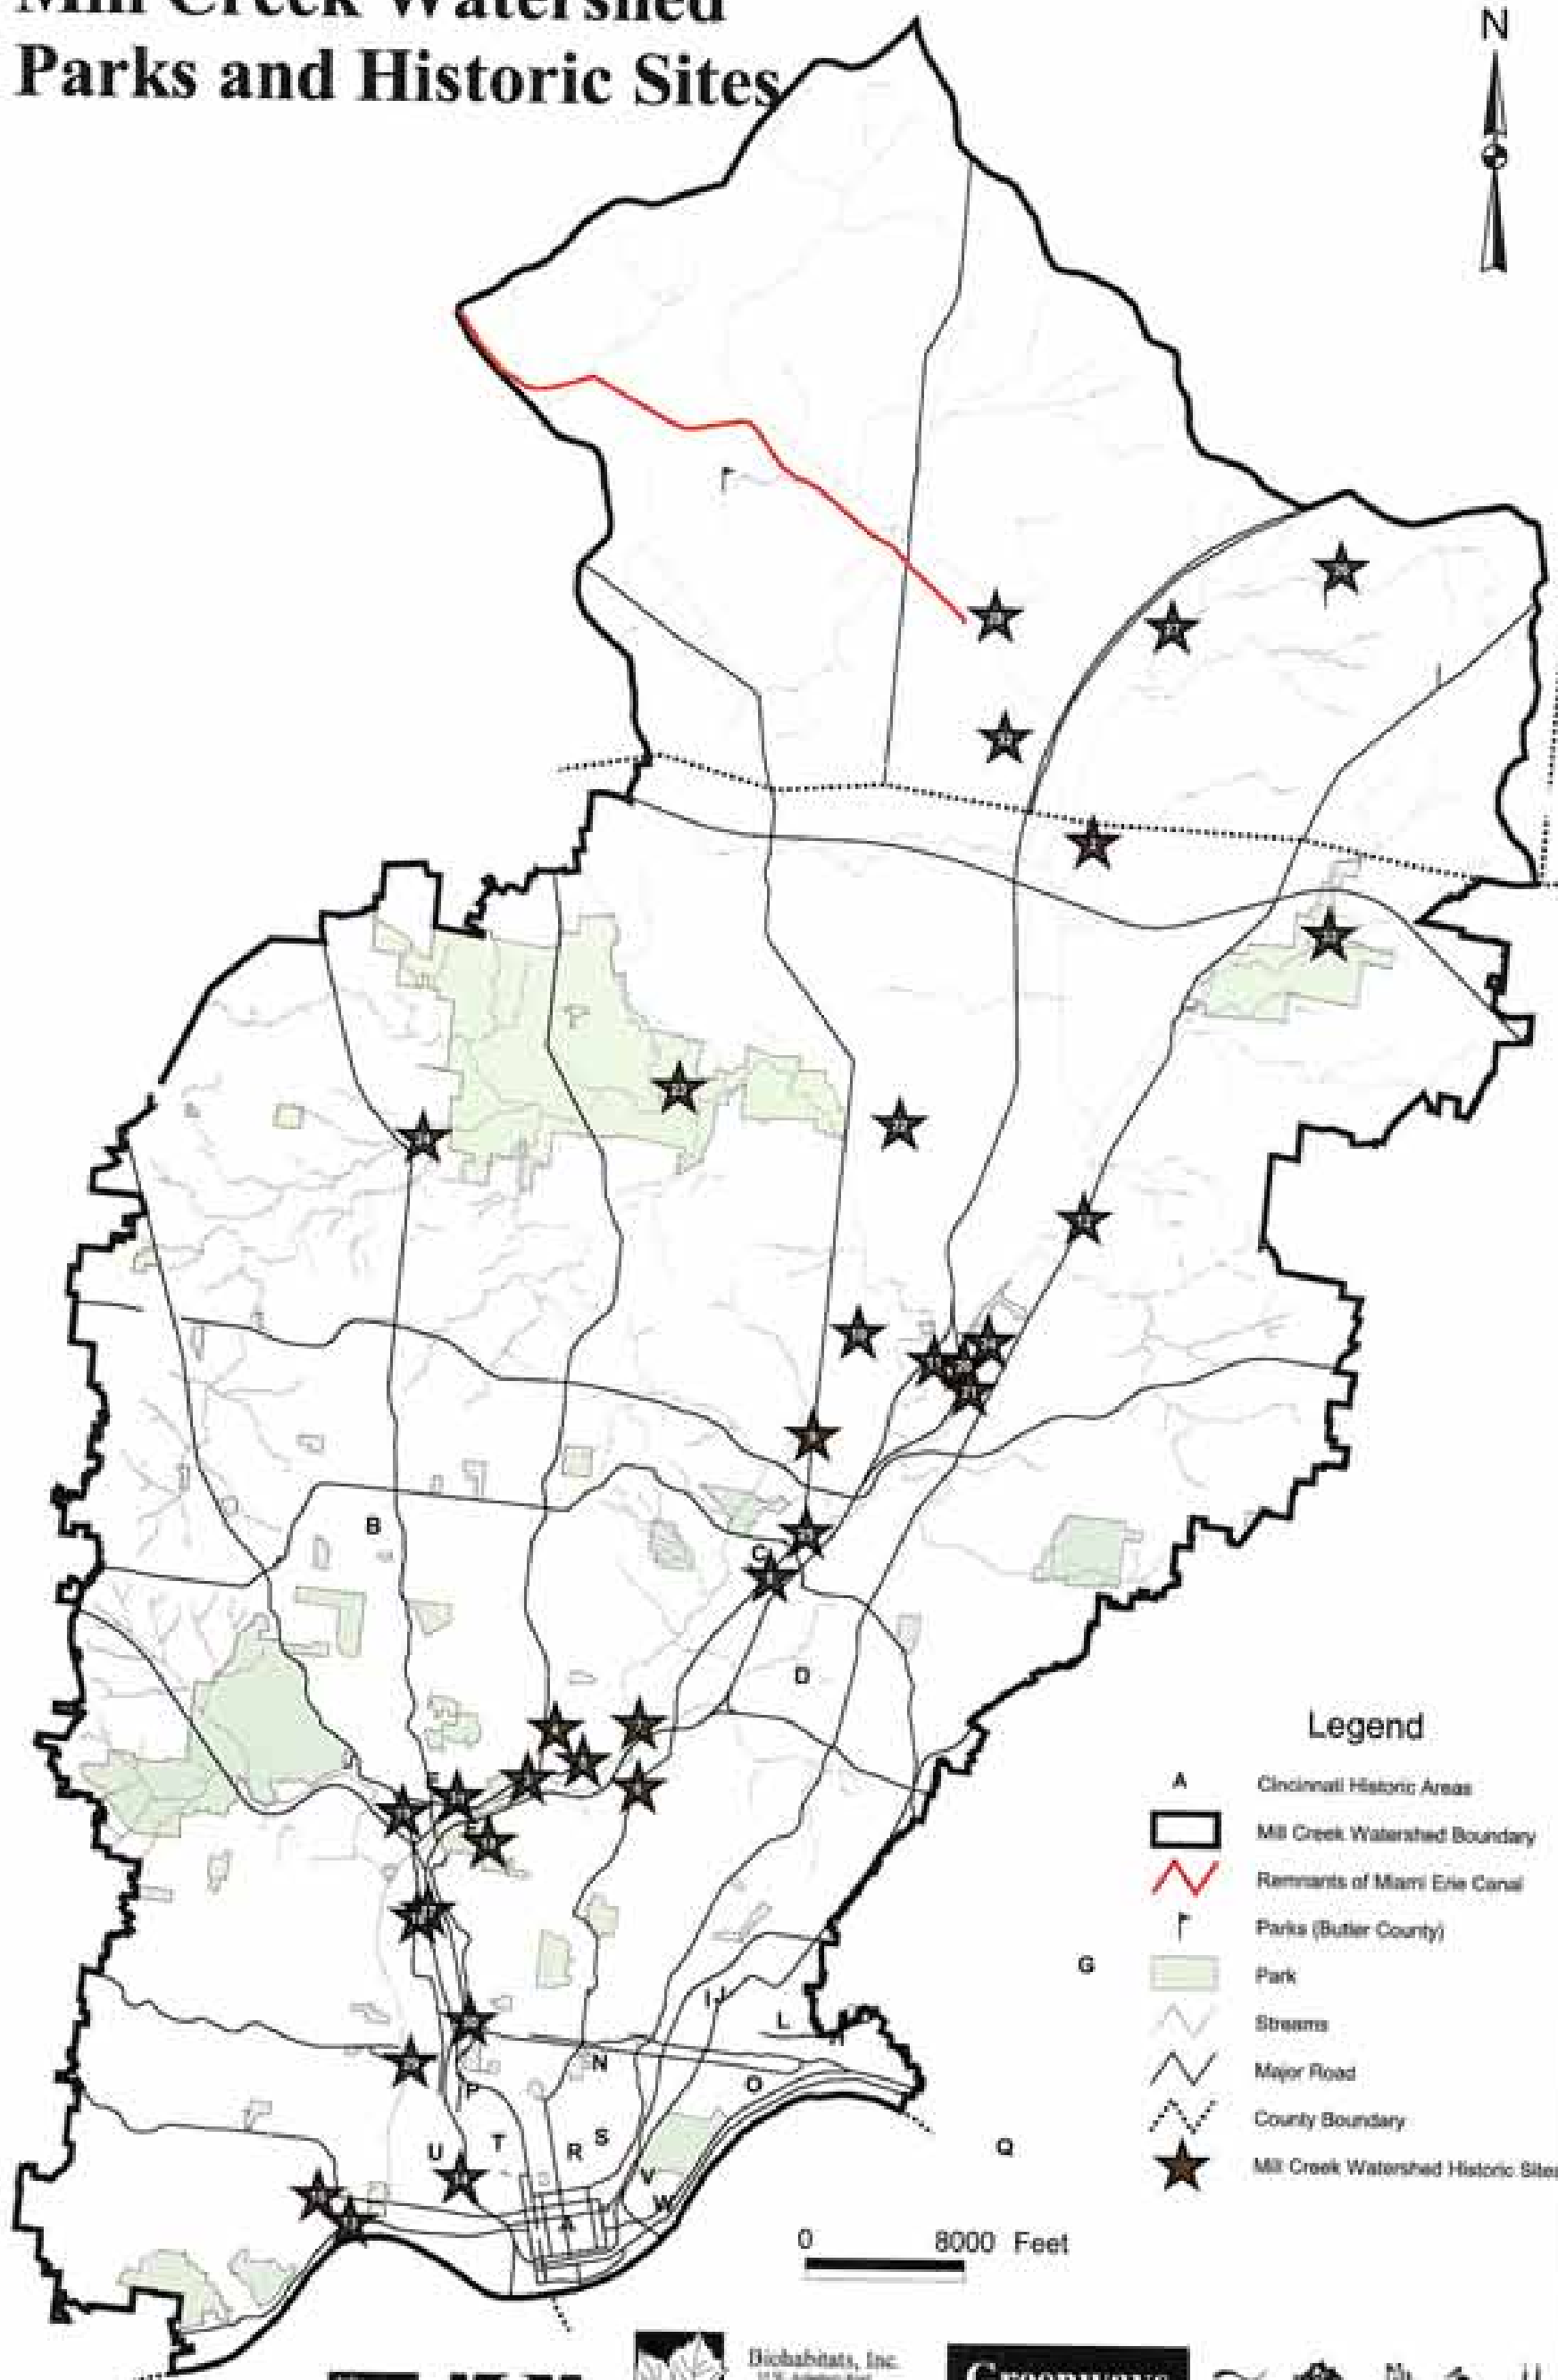

# Mill Creek Watershed Parks and Historic Sites

Map 15

## Legend

- A Cincinnati Historic Areas
- Mill Creek Watershed Boundary
- Remnants of Miami Erie Canal
- Parks (Butler County)
- G Park
- Streams
- Major Road
- County Boundary
- ★ Mill Creek Watershed Historic Sites

0 8000 Feet